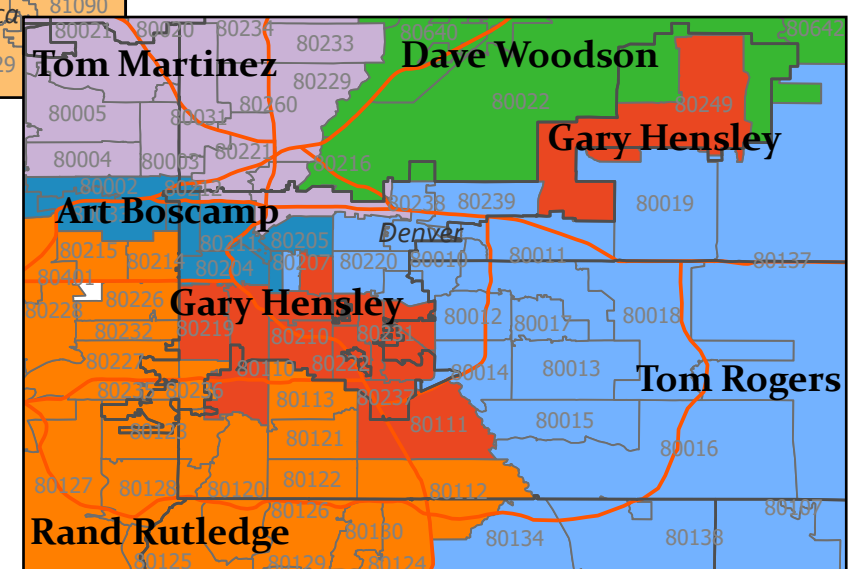

DENVER METRO AREA