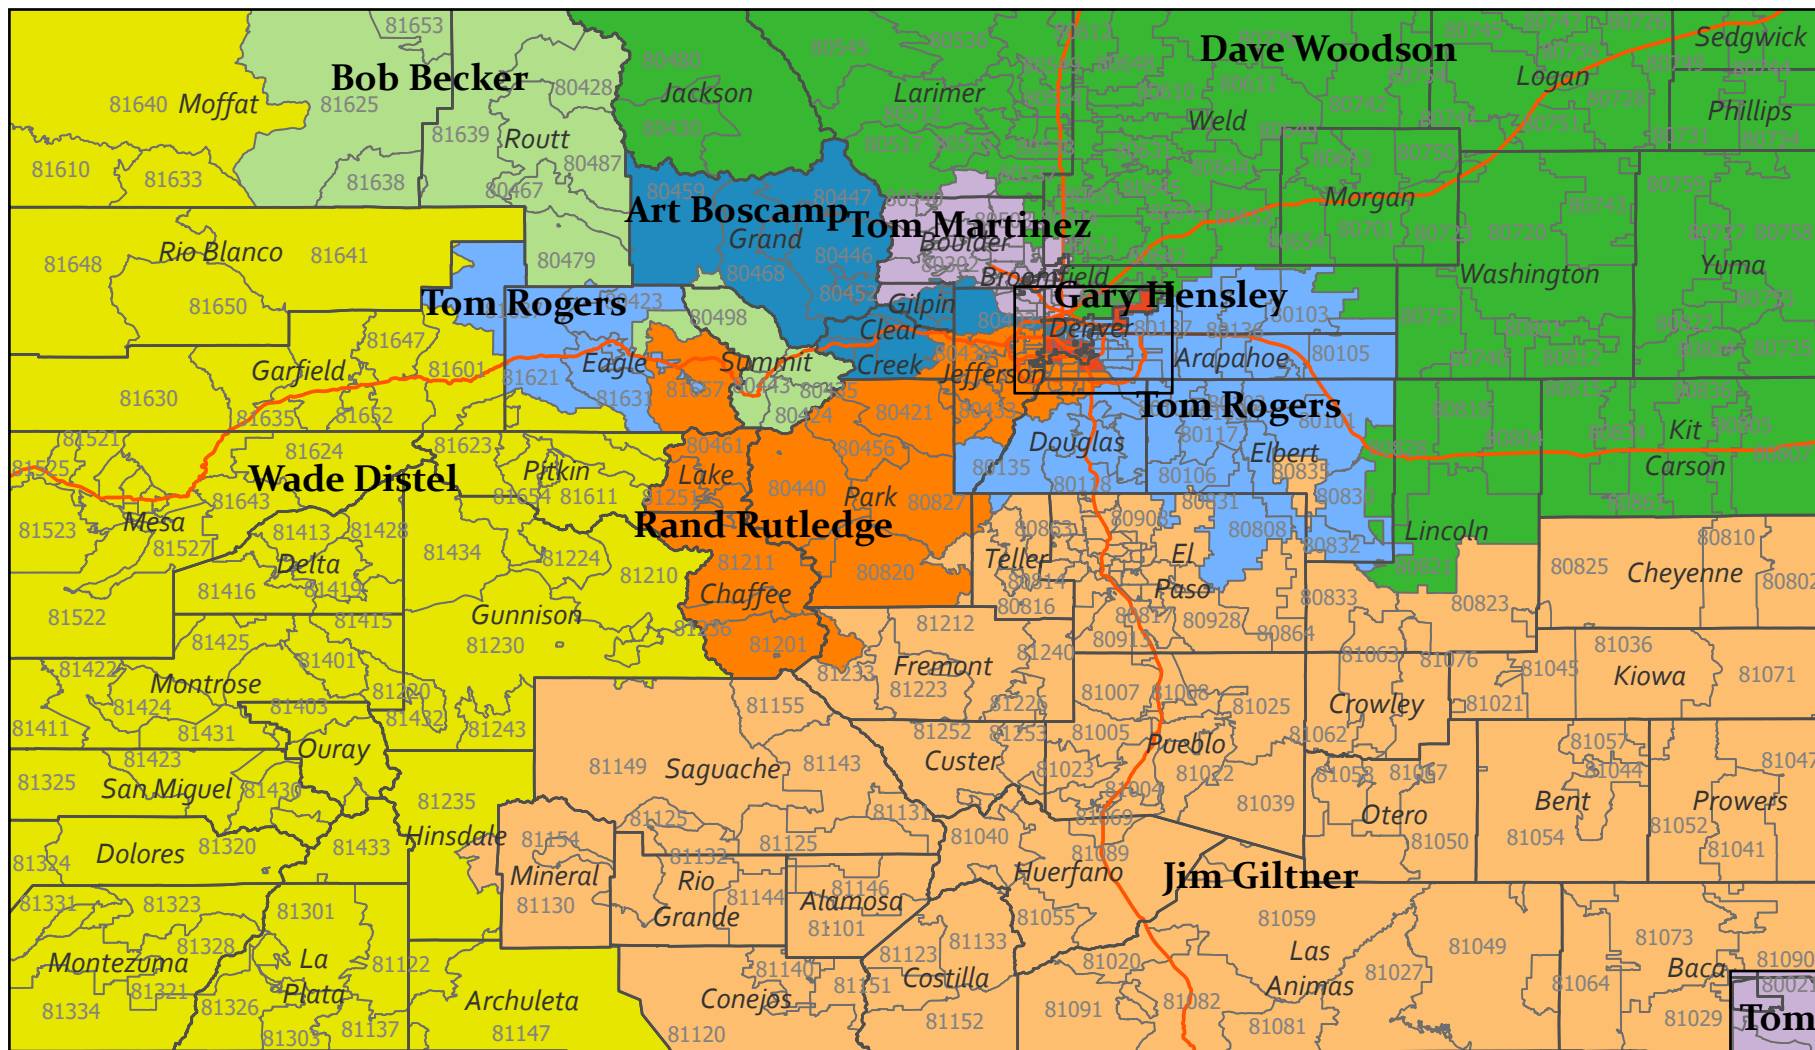

COLORADO
Department of
Labor and Employment
Division of Oil and Public Safety

2019 Boiler Inspector Territory Map

- Art Boscamp (303-619-2827)
- Bob Becker (303-514-2140)
- Dave Woodson (303-548-4466)
- Gary Hensley (303-910-7467)
- Jim Giltner (303-570-8356)
- Rand Rutledge (303-378-9970)
- Tom Martinez (970-215-9539)
- Tom Rogers (303-378-6155)
- Wade Distel (970-712-7458)